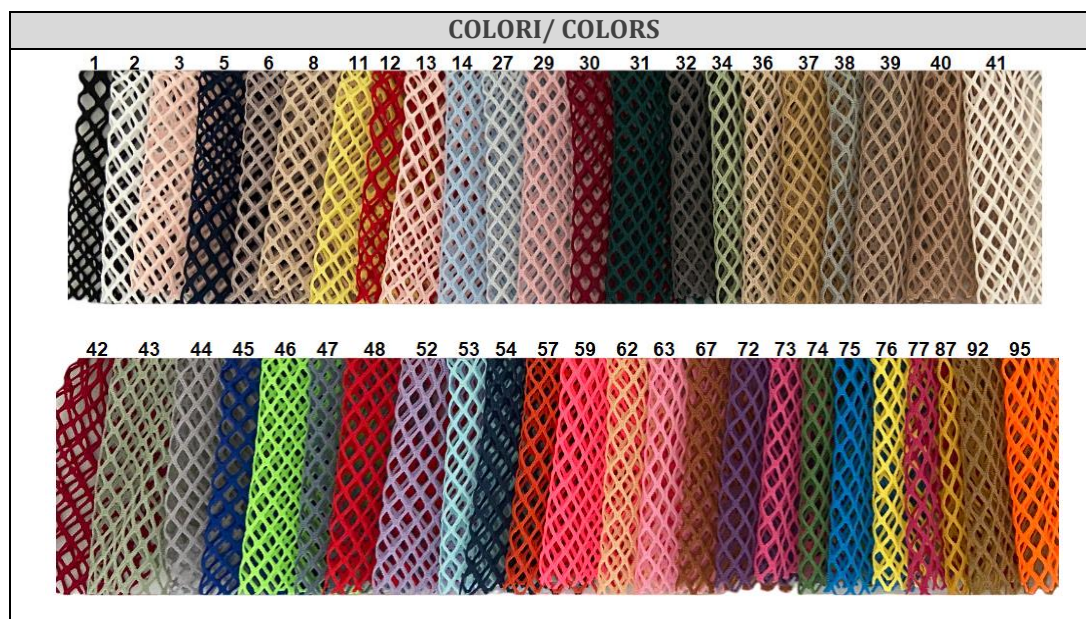

RETE ELASTICA CON STRASS / ELASTIC NET WITH RHINESTONES

PANNELLO/ SHEET 40X40 CM	CODICE/CODE	COLORE/COLOR
	RESS16ABNR	AB/NERO-BLACK
	RESS16ABBN	AB/BIANCO-WHITE
	RESS16ABCR	AB/CARNE-TAN
	RESS16CRYNR	CRY/NERO-BLACK
	RESS16CRYBN	CRY/BIANCO-WHITE
	RESS16CRYCR	CRY/CARNE-TAN
	RESS16JHMN	JET HEM/NERO-BLACK
	RESS16JHMBN	JET HEM /BIANCO-WHITE

*Disponibile anche con strass SS20 (5mm)/ Also available with SS20 (5mm) stones

* Realizzabile con combinazioni di colori diversi su ordinazione/ possible different color combinations upon request