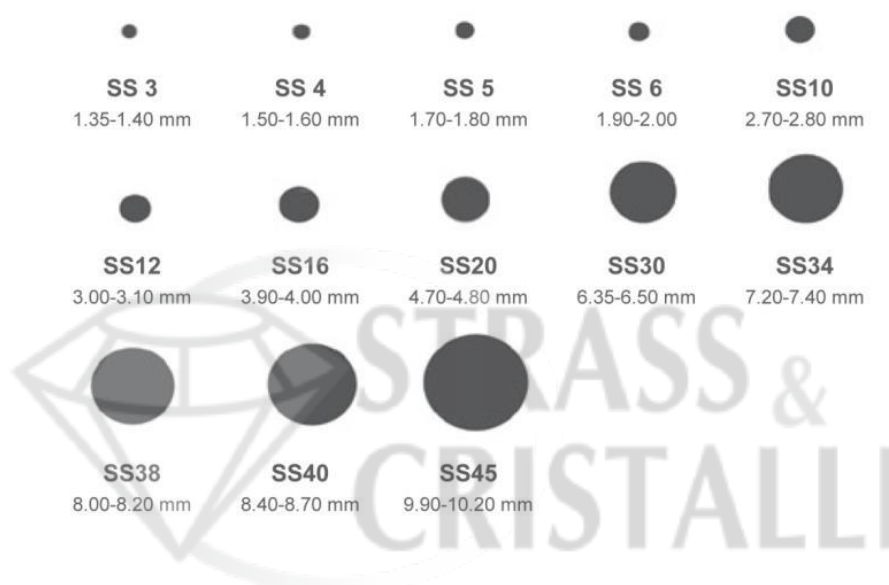

STRASS PIATTO SENZA COLLA/FLAT BACK NON HOT FIX

ART.762

MISURA/SIZE

Disponibile in COLORE CRISTALLO E AB (AB misure SS12,SS16,SS20)
Available in CRYSTAL and AB COLOR (AB sizes SS12,SS16,SS20).

ALTRI COLORI SU ORDINAZIONE/Other COLORS upon request.